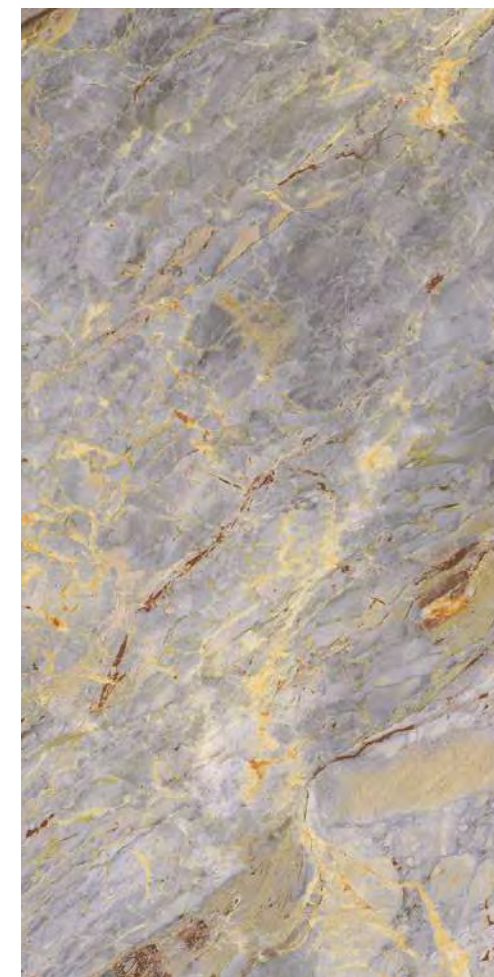

SARRENCOLLIN GREY

Size
800X
1600MM

Finish
Glossy

Randoms
4