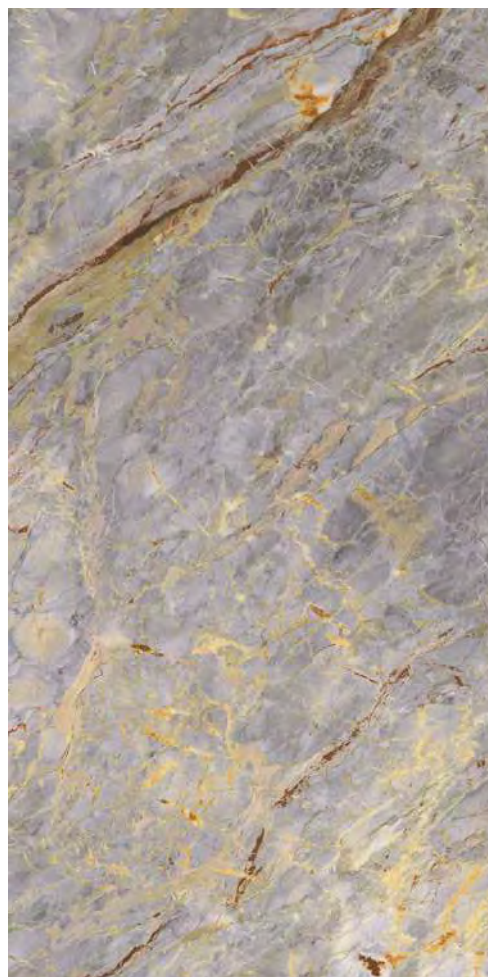

SARRENCOLLIN GREY

Size
800X
1600MM

Finish
Glossy

Randoms
4