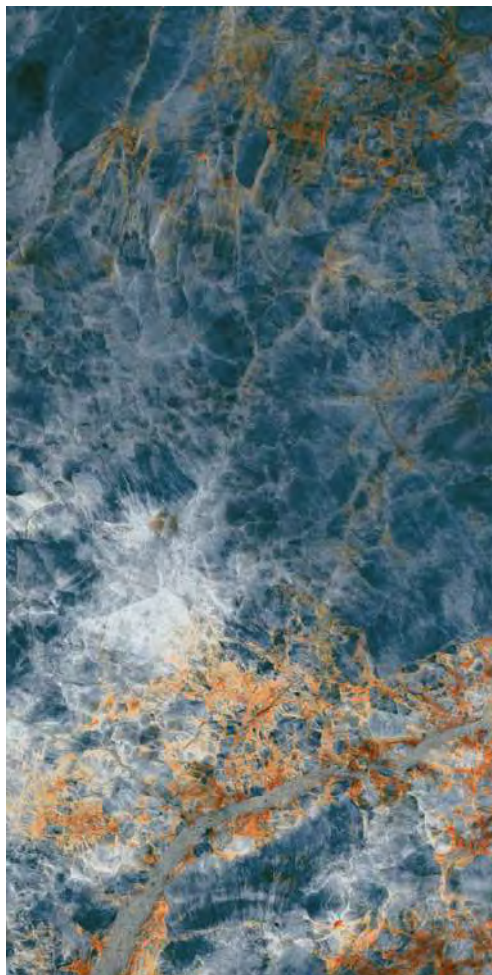

SKY ONYX

800X
1600MM

 GLOSSY
FINISH

SKY ONYX

Size
800X
1600MM

Finish
Glossy

Randoms
4

INNOVATIVE