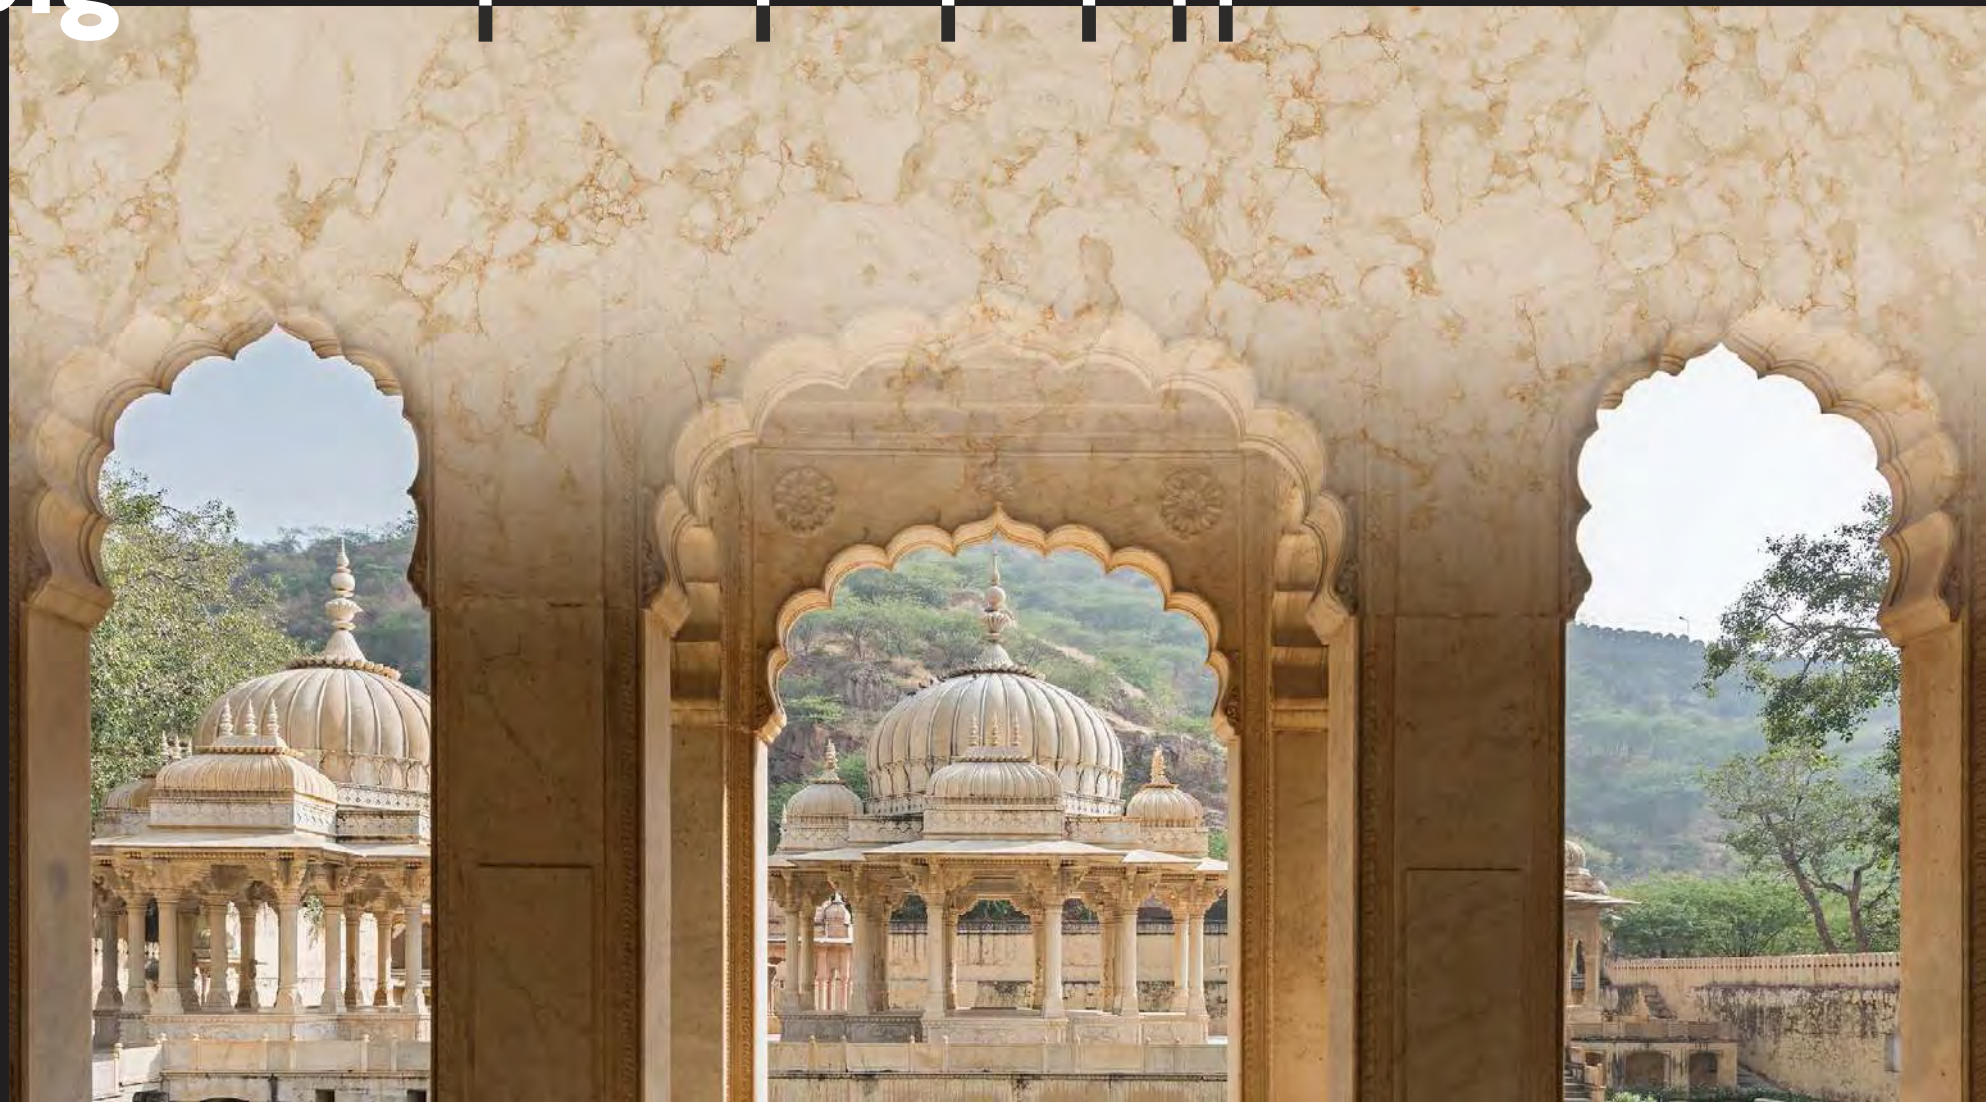

Living Big

With a full range of size available in 800x1600mm, Boffo makes it possible to employ the marble effect in any interior design on walls, floors, countertops, and to clad furnishings in stylistic continuity and with all the safety. Now, more than ever experience the notion of living big, luxuriously, and comfortably.