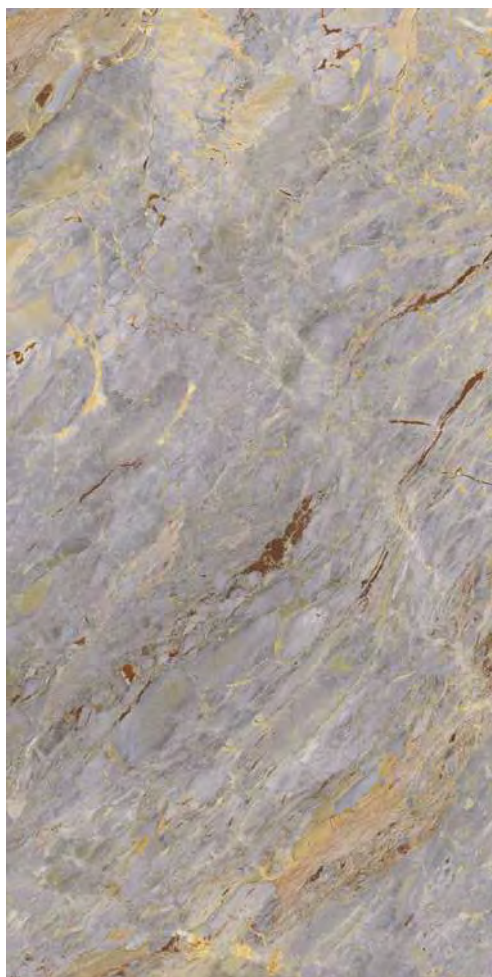

SARRENCOLLIN GREY

Size
800X
1600MM

Finish
Glossy

Randoms
4